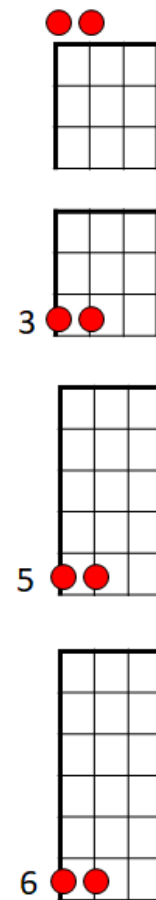

Smoke on the Water - Riff Deep Purple

Youtube link (play along) : <https://youtu.be/ikGyZh0VbPQ>

Baritone shapes

Intro: Riff x 4 (bass stays on G – eighth notes)

Verse:

G G G G G

We all came out to Montreux

G G F G

On the Lake Geneva shoreline

G G G G G G

To make records with a mobile

G G F G

We didn't have much time

G G G G G G

Frank Zappa and the Mothers

G G F G

Were at the best place around

G G G G G G

But some stupid with a flare gun

G G F G

Burned the place to the ground

Chorus:

C **G# G / / / / / / / / / / / / / / / /**