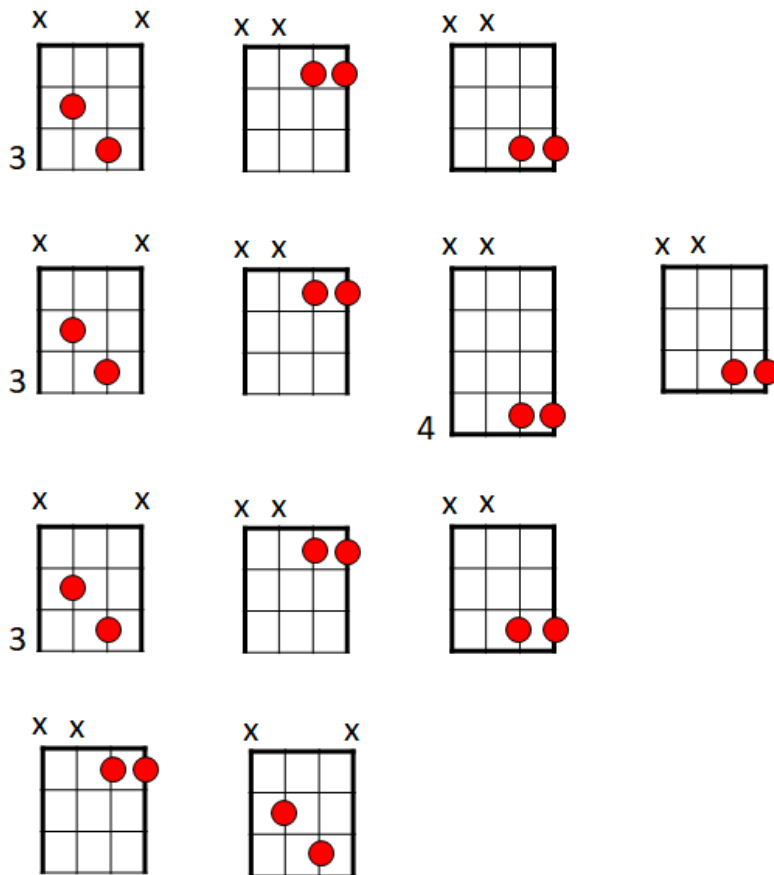

Smoke on the Water - Riff Deep Purple

Youtube link (play along) : <https://youtu.be/ikGyZh0VbPQ>

Baritone shapes

Intro: Riff x 4 (bass stays on G – eighth notes)

Verse:

G G G G G

We all came out to Montreux

G G F G

Were at the best place around

G G G G G G

But some stupid with a flare gun

G G F G

Burned the place to the ground

Chorus:

C **G# G / / / / / / / / / / / / / / / /**

But Swiss time was running out

G G F F G

It seemed to be a losing race

C **G# G / / / / / / / / / / / / / / / /**

Smoke on the water, and fire in the sky

C **G# G Riff -----**

Smoke on the water,

Riff x 4 to end (bass stays on G)